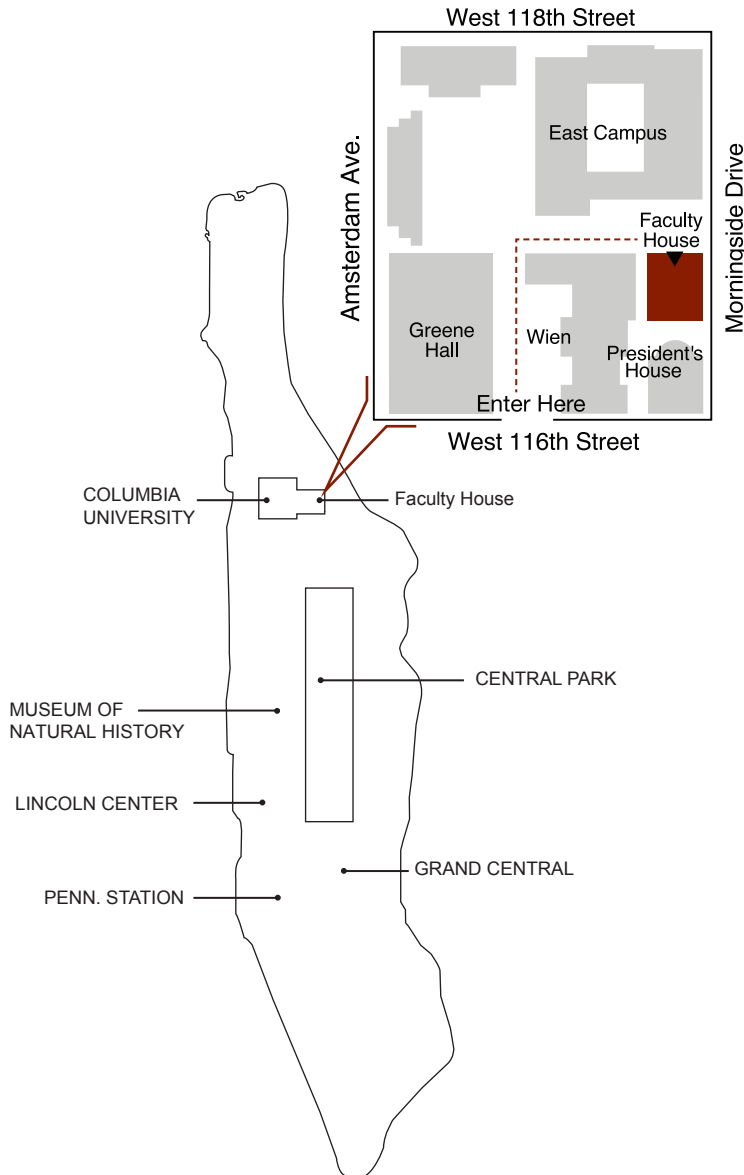

DIRECTIONS TO FACULTY HOUSE

Faculty House is located on Columbia University's East Campus at 64 Morningside Dr., north of 116th St. Just a 20-minute subway ride from Midtown Manhattan, Faculty House offers a stimulating Ivy League setting in New York, NY.

DIRECTIONS

- Follow College Walk (116th St.) across Amsterdam Ave towards Morningside Dr.
- After passing Jerome Greene Hall on the left, enter Wien courtyard through gates.
- Follow courtyard around to the right.
- Faculty House will be the last building on the right.

For disability access, follow directions above.

SUBWAY

Take #1 train to 116th St. (Columbia University) stop.

BUS

Four bus lines (M4, M11, M5 and M104) serve the Columbia/Morningside Heights area.

CAR

FROM SOUTH

- Exit the Henry Hudson Parkway at 96th St. and proceed east, crossing Broadway, & turn left (north) at the next light, Amsterdam Ave.
- Proceed north on Amsterdam for 20 blocks to campus.

FROM NORTH

- Exit the Henry Hudson Parkway at 125th St. & proceed east, crossing Broadway, & turn right (south) at the next light, Amsterdam Ave.
- Proceed south on Amsterdam for nine blocks to campus.